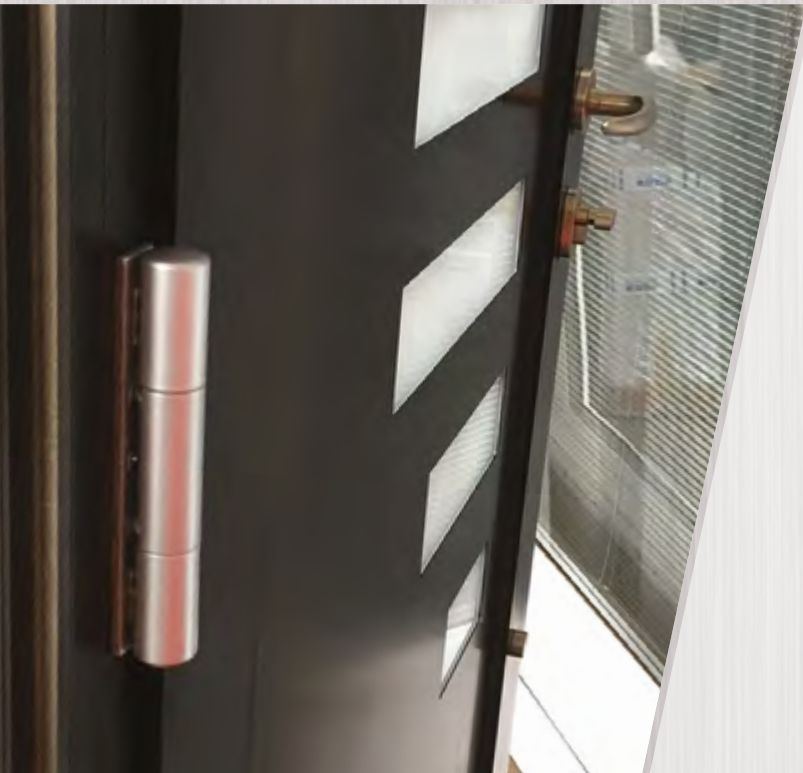

A thermally efficient range of doors ideally suited to the residential, light commercial & social housing markets.

**The Hallmark collection of Aluminium Doors** are manufactured to provide high performance solutions for today's specification demands. Utilising SMART Alitherm aesthetic 70mm Ovolo profile, they deliver superior thermal performance and great looks.