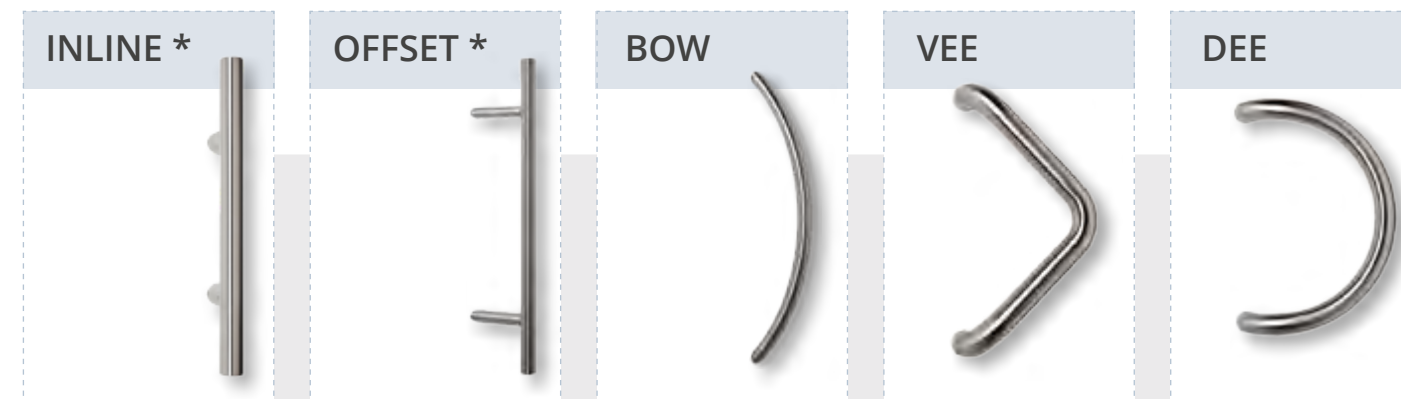

## KEYWIND LOCK

Hallmark's **Aluminium Collection** of doors are fitted with **WINKHAUS AV2** multi-point lock mechanisms as standard (a Winkhaus keywind lock option is also available if required).

Used with the stainless steel bar handles shown opposite, the keywind lock has the cylinder positioned at mid-door height. The lock is operated from the outside using the entry key with a keywind operation and from the inside with a keywind or thumb-turn operation.

## DOOR PERFORMANCE

A general arrangement detailing the Smart Alitherm door outer profile and low threshold (below). Shash profile illustrations are available depending on opening requirements. Please ask for details.

## DESIGN CONSCIOUS

**Brushed Stainless Steel Bar Handles** have been chosen to complete the look of the Hallmark Aluminium Collection creating a beautifully contemporary entrance door.

\* Inline & off-set bar handles are available in 400mm, 600mm, 800mm, 1000mm, 1200mm, 1400mm and 1600mm heights. Bow Handle Size: 500mm (cc) Dee Handle Size: 300mm (cc) Vee Handle Size: 300mm (cc) cc = fixing centre/centre.