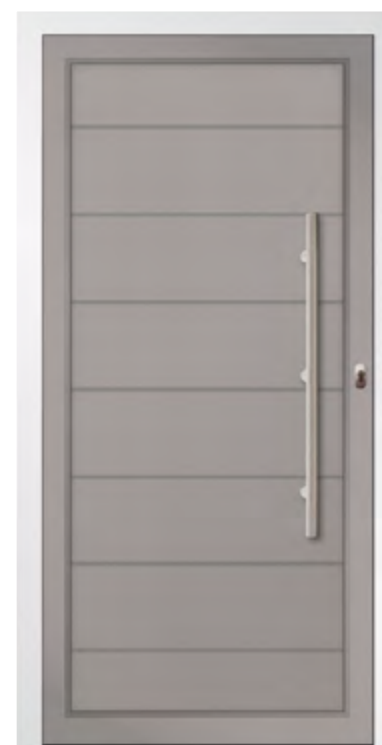

### **IGMAN**

*Platinum Grey (RAL 7036) door and white frame.  
1000mm Stainless Steel in-line bar handle fitted  
to the panel face.  
(A handle is required both internally and external  
to ensure through fixing strength when choosing  
an in-line handle configuration).*