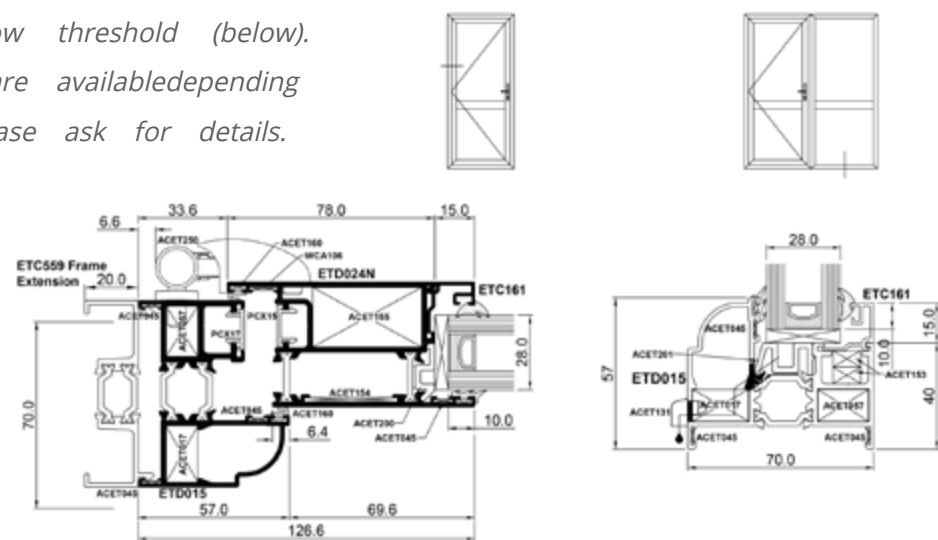

DOOR PERFORMANCE

A general arrangement detailing the Smart Alitherm door outer profile and low threshold (below). Shash profile illustrations are available depending on opening requirements. Please ask for details.