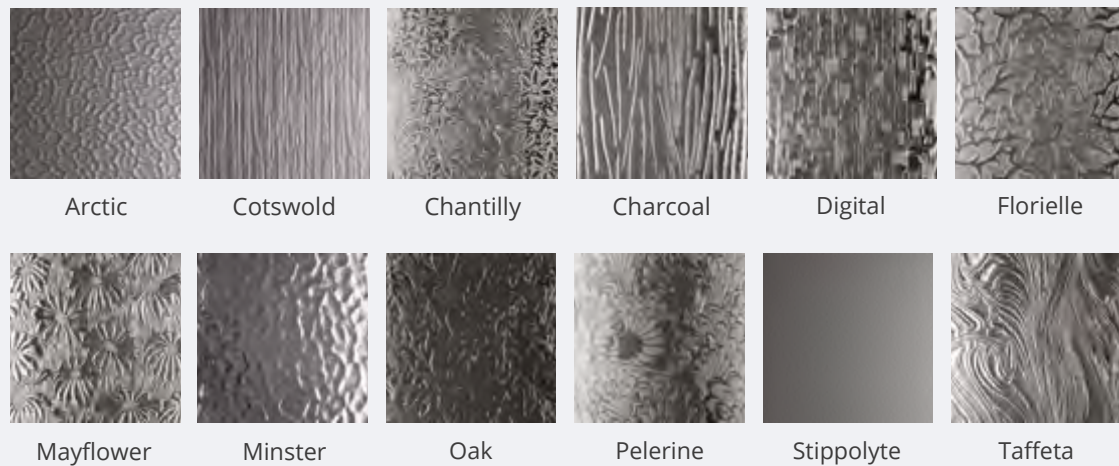

Sandblasted Tahoe Fusion tiles available with either Red, Green, Purple or Black bevels.