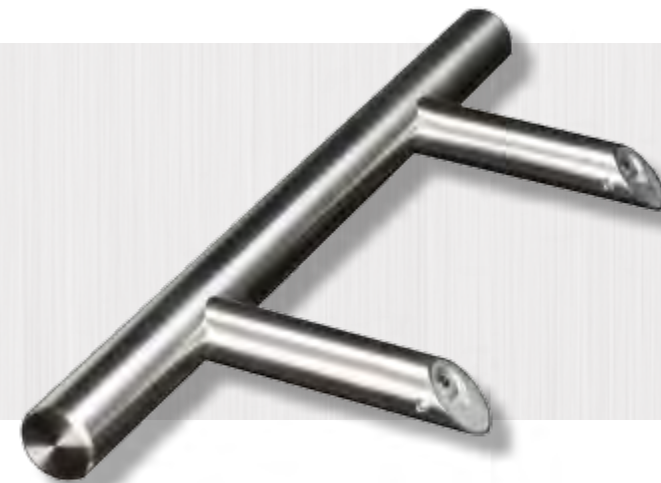

DOOR PERFORMANCE

A general arrangement detailing the Smart Alitherm door outer profile and low threshold (below). Shash profile illustrations are available depending on opening requirements. Please ask for details.